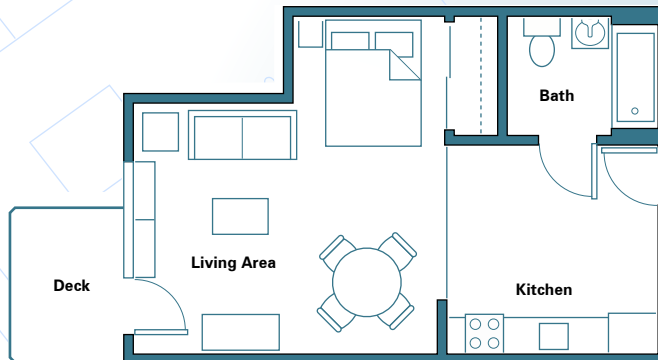

# Studio

300-510 square feet

Range of Floorplans, Sizes & Prices

Courtyard or City Scape Views

Sundecks or Patio's (upon availability)

Ideal for the minimalist design-style

Prewired and Data-ready