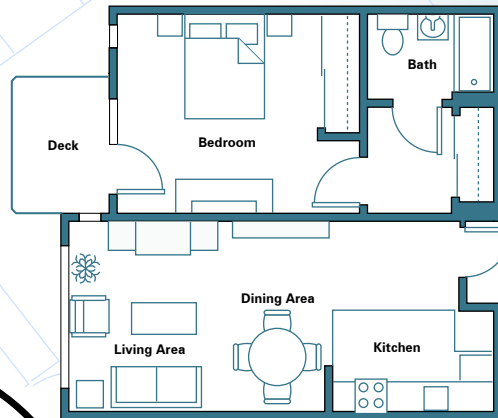

# Executive 1 Bedroom

- 565-603 square feet
- Spacious Living and Bedroom areas
- Ample Closet Space
- Modern Kitchen with Dishwasher
- Bamboo Courtyard views
- Sundecks or Patio's (upon availability)
- Prewired & Data-ready