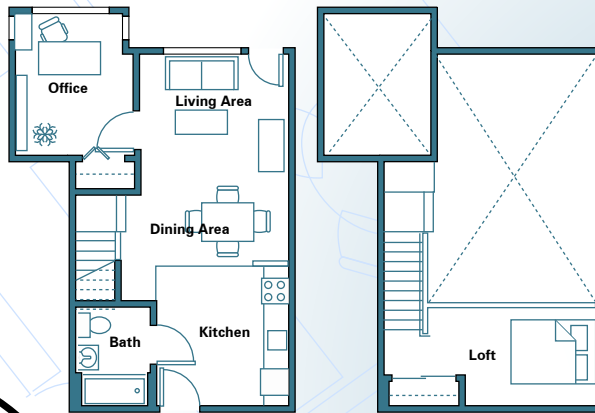

# 1 Bedroom with Loft

- 565-727 square feet
- Modern Stylish Floorplan
- Additional Office & Storage space
- Top Floor w/Vaulted Ceilings & Skylights
- Modern Appliances with Dishwasher
- Courtyard or City Scape Views
- Sundecks or Patio's (upon availability)
- Prewired & Data-ready