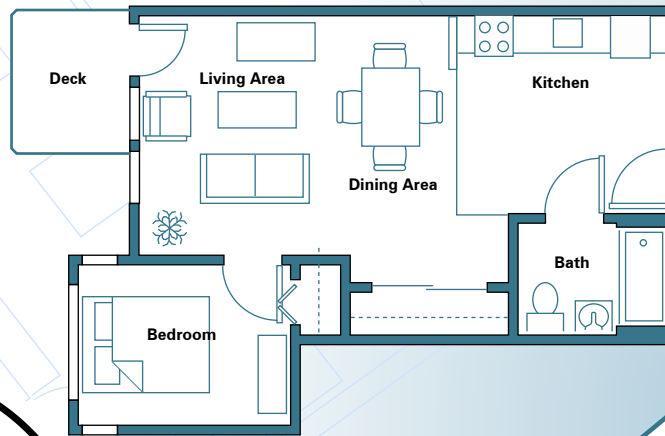

modern loft living in the heart of SOMA

1 Bedroom

- 455-525 square feet
- Modern Stylish Floorplan
- Range of Sizes/Prices
- Ample Closet Space
- Courtyard or City Scape Views
- Sundecks or Patio's (upon availability)
- Prewired & Data-ready