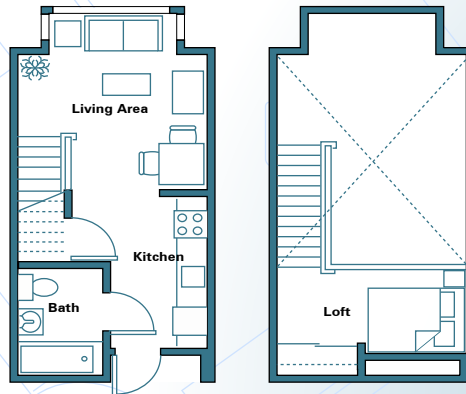

modern loft living in the heart of SOMA

Studio with Loft

- 375-565 square feet
- Modern Stylish Floorplan
- Range of Sizes/Prices
- Vaulted Ceilings and Skylights
- Extra Storage Space
- Courtyard or City Scape Views
- Sundecks or Patio's (upon availability)
- Prewired & Data-ready